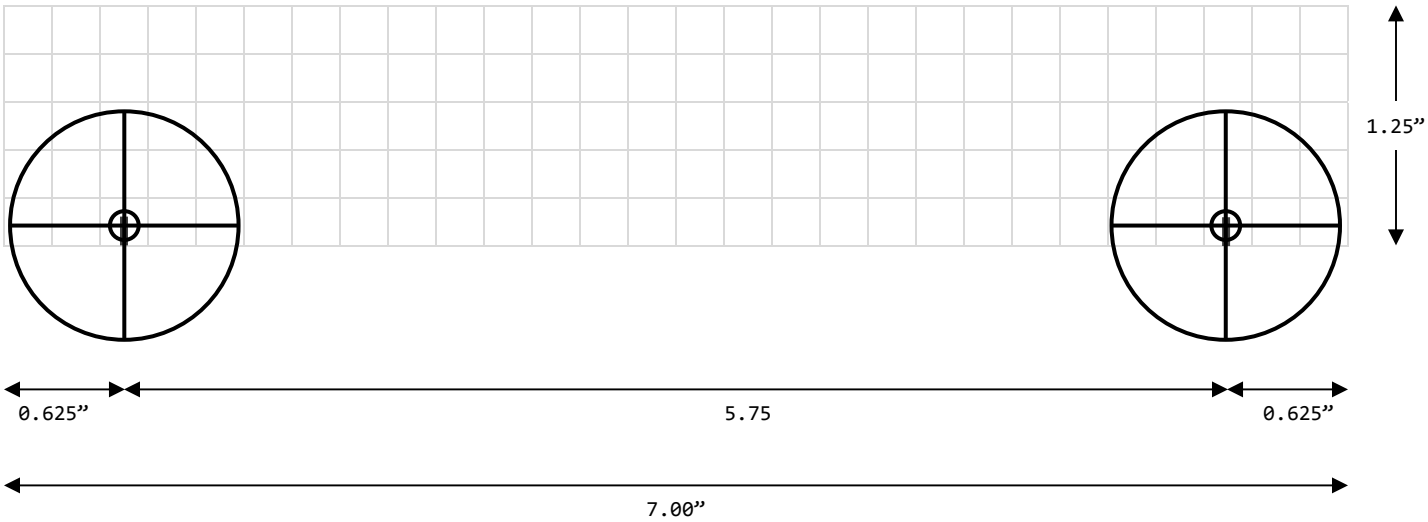

Cub Scout Pinewood Derby Templates

Standard Block - Standard Wheelbase

Cub Scout Pinewood Derby Templates

Standard Block - Extended Wheelbase

Cub Scout Pinewood Derby Templates

Wide Block - Standard Wheelbase

2.75"

2.75"

1.25"

1.19"

1.78"

4.40"

0.81"

7.00"

0.415"

Cub Scout Pinewood Derby Templates

Wide Block - Extended Wheelbase