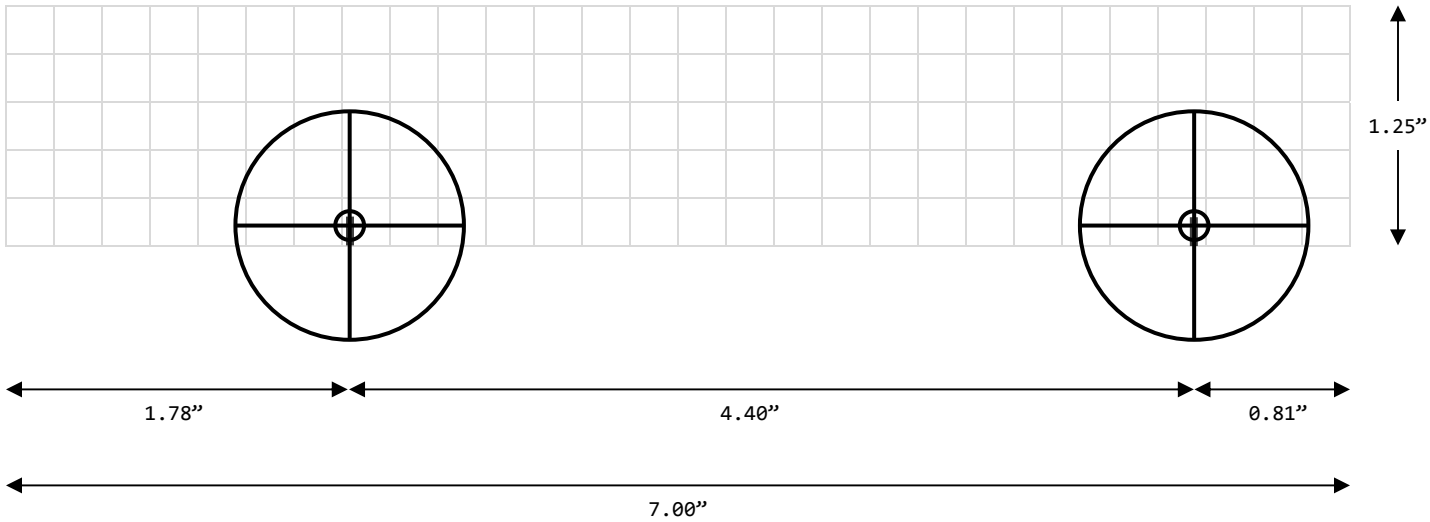

Cub Scout Pinewood Derby Templates

Standard Block - Standard Wheelbase

Cub Scout Pinewood Derby Templates

Standard Block - Extended Wheelbase

Cub Scout Pinewood Derby Templates

Wide Block - Standard Wheelbase

2.75"

2.75"

1.25"

1.19"

1.78"

4.40"

0.81"

7.00"

0.415"

Cub Scout Pinewood Derby Templates

Wide Block - Extended Wheelbase