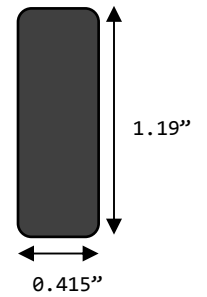

Cub Scout Pinewood Derby Templates

Standard Block - Standard Wheelbase

Cub Scout Pinewood Derby Templates

Standard Block - Extended Wheelbase

Cub Scout Pinewood Derby Templates

Wide Block - Standard Wheelbase

2.75"

2.75"

1.25"

1.19"

1.78"

4.40"

0.81"

7.00"

0.415"

Cub Scout Pinewood Derby Templates

Wide Block - Extended Wheelbase