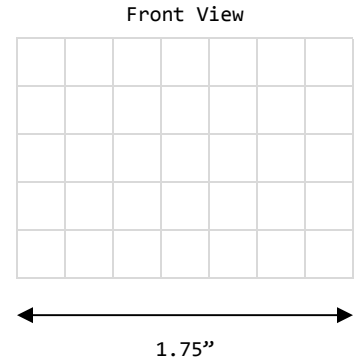

Cub Scout Pinewood Derby Templates

Standard Block - Standard Wheelbase

Cub Scout Pinewood Derby Templates

Standard Block - Extended Wheelbase

Cub Scout Pinewood Derby Templates

Wide Block - Standard Wheelbase

2.75"

2.75"

1.25"

1.19"

1.78"

4.40"

0.81"

7.00"

0.415"

Cub Scout Pinewood Derby Templates

Wide Block - Extended Wheelbase