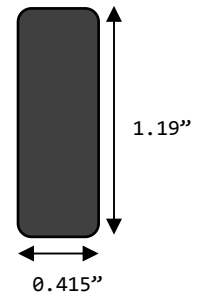

Cub Scout Pinewood Derby Templates

Standard Block - Standard Wheelbase

Cub Scout Pinewood Derby Templates

Standard Block - Extended Wheelbase

Cub Scout Pinewood Derby Templates

Wide Block - Standard Wheelbase

2.75"

2.75"

1.25"

1.19"

1.78"

4.40"

0.81"

7.00"

0.415"

Cub Scout Pinewood Derby Templates

Wide Block - Extended Wheelbase